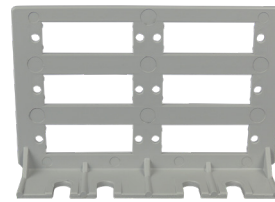

### 1. PRODUCT SUMMARY

The Primex Duplex Adapter Fiber Brackets help store and manage up to 24 fibers in an enclosure for FTTH applications.

This series of rigid brackets optimize fiber adapter placement within Wave enclosures. They are quickly and easily installed for effective fiber connections.

### 3. FEATURES & BENEFITS

- Up to 12 duplex adapters in one bracket for scalable and efficient fiber connection.
- Fits standard SC connectors for versatile installations.
- Fits standard mounting hole pattern for universal installation.
- Durable PVC for secure adapter placement.

### 5. CONFIGURATIONS

SC	Part #	Description
	125-0614	FB6 Double fiber bracket, 6 adapters
	125-1202	FB12 Double fiber bracket, 12 adapters (3x4)
	125-1203	FB12 Double fiber bracket, 12 adapters (2x6)

125-1202