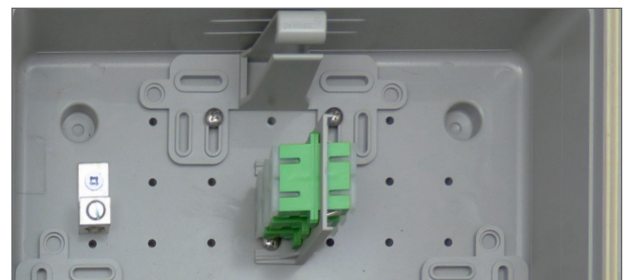

FOR MORE INFORMATION CONTACT:

📞 1.604.881.7875 📠 1.604.881.7835

www.primex.com