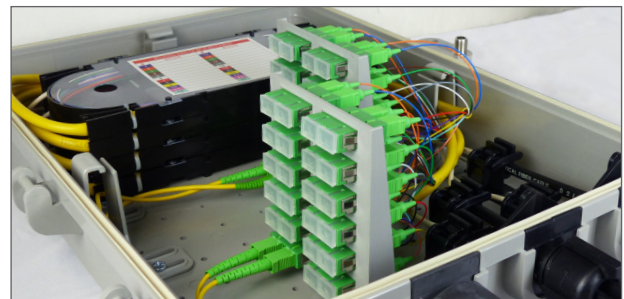

FOR MORE INFORMATION CONTACT:

📞 1.604.881.7875 📠 1.604.881.7835

www.primex.com