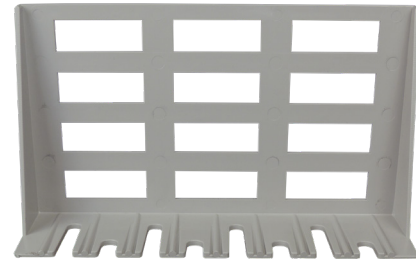

### 1. PRODUCT SUMMARY

The Primex Duplex Adapter Fiber Brackets help store and manage up to 24 fibers in an enclosure for FTTH applications.

This series of rigid brackets optimize fiber adapter placement within Wave enclosures. They are quickly and easily installed for effective fiber connections.

### 2. PRODUCT DIMENSIONS

Sizes: 1-12 duplex adapters

### 3. FEATURES & BENEFITS

- Up to 12 duplex adapters in one bracket for scalable and efficient fiber connection.
- Fits standard SC connectors for versatile installations.
- Fits standard mounting hole pattern for universal installation.
- Durable PVC for secure adapter placement.

### 5. CONFIGURATIONS

SC	Part #	Description
	125-0614	FB6 Double fiber bracket, 6 adapters
	125-1202	FB12 Double fiber bracket, 12 adapters (3x4)
	125-1203	FB12 Double fiber bracket, 12 adapters (2x6)

125-1202