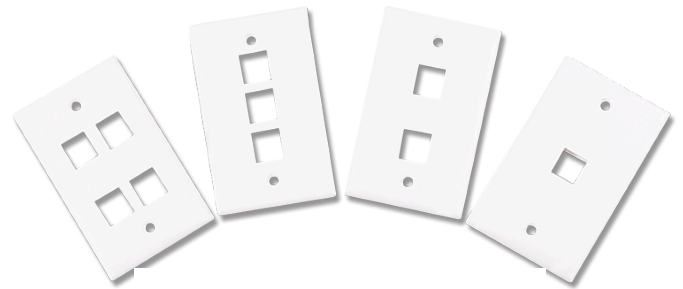

## Single-Gang, 1-4 Port

The Primex Single-Gang Wall Plates for Cat5e, Cat6 and SC/APC jacks offer application scalability in a small footprint.

Easily installed, these jacks are quick-swappable from one to four ports. Compatible with standard Cat5e, Cat6 and SC/APC keystones, they offer scalable access to high-speed data on the premises.

### Features & Benefits

- 1-4 port options for fitting standard Cat5e, Cat6 and/or SC/APC keystones
- Single-gang faceplate houses multiple ports in a small footprint
- Pairs with industry standard keystones jacks
- Classic white
- Includes two mounting screws
- Pairs perfectly with Primex Low-voltage mounting bracket (LVMB)

### Dimensions

Fits standard electrical boxes

### Ordering Information

P/N	Model	Description
125-0957-WT	WP-01	Single-gang wall plate, 1-port
125-0958-WT	WP-02	Single-gang wall plate, 2-port
125-0955-WT	WP-03	Single-gang wall plate, 3-port
125-0956-WT	WP-04	Single-gang wall plate, 4-port
135-0202	WP-00	Single Gang Blank Faceplate, white
135-0908	LVMB	Low-voltage mounting bracket - single gang faceplate mount