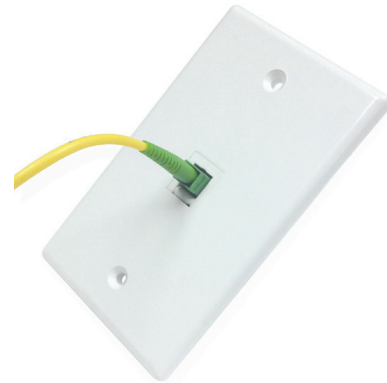

## Single-Gang, 1-4 Port

The Primex Single-Gang Wall Plates for Cat5e, Cat6 and SC/APC jacks offer application scalability in a small footprint.

Easily installed, these jacks are quick-swappable from one to four ports. Compatible with standard Cat5e, Cat6 and SC/APC keystones, they offer scalable access to high-speed data on the premises.

### Features & Benefits

- 1-4 port options for fitting standard Cat5e, Cat6 and/or SC/APC keystones
- Single-gang faceplate houses multiple ports in a small footprint
- Pairs with industry standard keystones jacks
- Classic white
- Includes two mounting screws
- Pairs perfectly with Primex Low-voltage mounting bracket (LVMB)

### Dimensions

Fits standard electrical boxes

### Ordering Information

P/N	Model	Description
125-0957-WT	WP-01	Single-gang wall plate, 1-port
125-0958-WT	WP-02	Single-gang wall plate, 2-port
125-0955-WT	WP-03	Single-gang wall plate, 3-port
125-0956-WT	WP-04	Single-gang wall plate, 4-port
135-0202	WP-00	Single Gang Blank Faceplate, white
135-0908	LVMB	Low-voltage mounting bracket - single gang faceplate mount