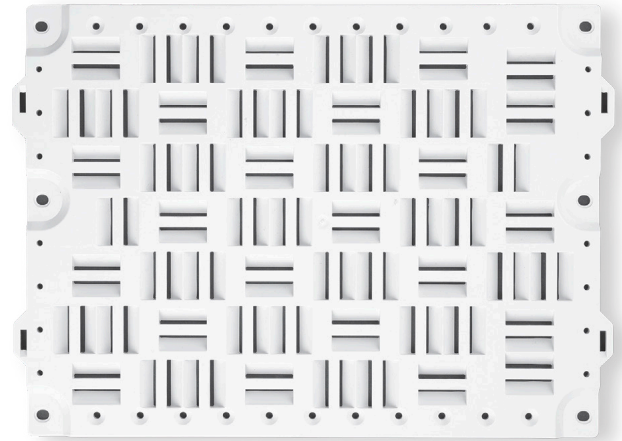

## Universal Mounting System

The patented Primex Universal Mounting System (UMS) helps secure devices inside of the SOHO Pro Media Panel.

The solution includes a plate, mounting tape and pushpins, and is compatible with SOHO Pro P2100, P3000, P4200, and PR1500 SOHO Pro™ Media Panels.

The durable plate snaps into place quickly via the pushpins while the tape allows for versatile component configuration. Available as individual pieces or as a kit.

#### Mounting Tape (33' roll)

- Easily affixes to plate, components and enclosures in seconds, securely keeping components in place
- Durable and lightweight for cable and fiber management

### Dimensions

H: 13.7" / W: 10" / D: 0.3"