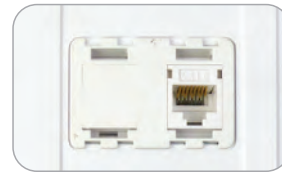

Optional Keystone adapter (RKA)