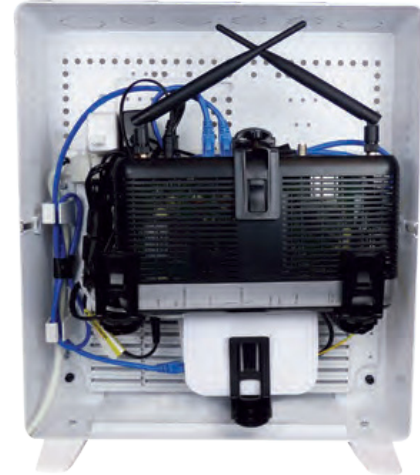

In addition to the panel's flexible design, a selection of mounting systems makes this panel a convenient, secure, enclosure for installing and distributing broadband service inside the premise.

The unique, patented smart lid is self-aligning and closing with an adjustable depth and clean aesthetics.

Pair with the range of Primex mounting systems for versatile component placement in almost any application.

Features & Benefits

- New build and retrofit ready for one solution to meet a range of applications
- Mounts on-wall, in-wall or freestanding for ease of installation
- Patented self-aligning and closing Smart Lid provides clean, easy and aesthetically-pleasing finish
- Adjustable depth lid allows for oversized component mounting. Optional lock accessory available
- 15" internal height provides ample room to mount multi-play and smart home components
- Multiple knockouts for cable runs and electrical outlets to ensure tidy cable management
- Universal mounting hole pattern works with the Primex mounting systems and a broad range of accessories for easy component installation
- ETL Certified to UL2416 Standards

Dimensions

Inside: H 15"/W 14.3"/D 4.9"

Outside (Green/Brownfield): H 17.5"/W 16"/D 5.5"

Outside (Brownfield): H 16"/W 14.5"/D 5.4"

Applications

FTTH for single and multi family unit

FTTB for small businesses

New construction (Greenfield)
in-wall installation