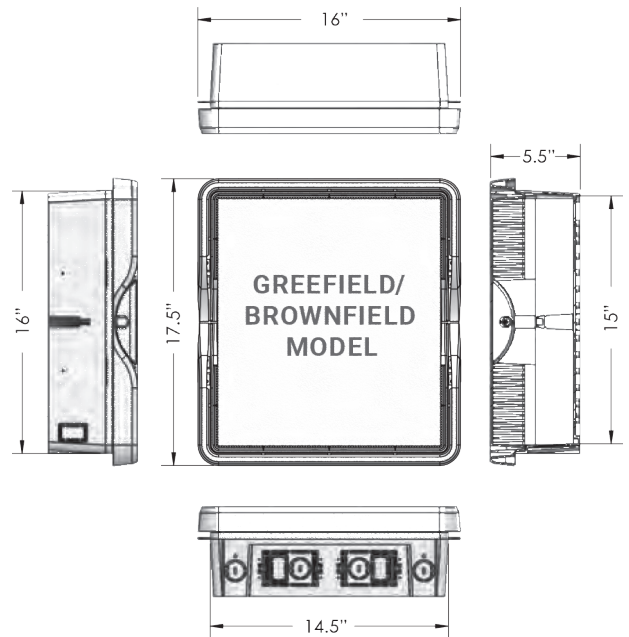

### Dimensions

Inside: H 15"/W 14.3"/D 4.9"

Outside (Green/Brownfield): H 17.5"/W 16"/D 5.5"

Outside (Brownfield): H 16"/W 14.5"/D 5.4"

### Ordering Information

P/N	Model	Description
125-1567	PR1500-B	PR1500 Brownfield (base w/o mounting tabs, lid w/o frame)
125-1568	PR1500-A	PR1500 Greenfield/Brownfield (base w/in-wall mounting tabs, lid w/frame)
125-1570	KLK15	PR1500 Key Lock Kit (2)
125-1641	HLK15	PR1500 Hex Lock Kit (2)
125-1295	FKA	Fiber Keystone Adapter

### Technical Drawings

#### Dimensions

All dimensions are external unless indicated otherwise.

Size may vary depending upon model.

Knockouts for single-gang electrical outlet in-box stud mounting.