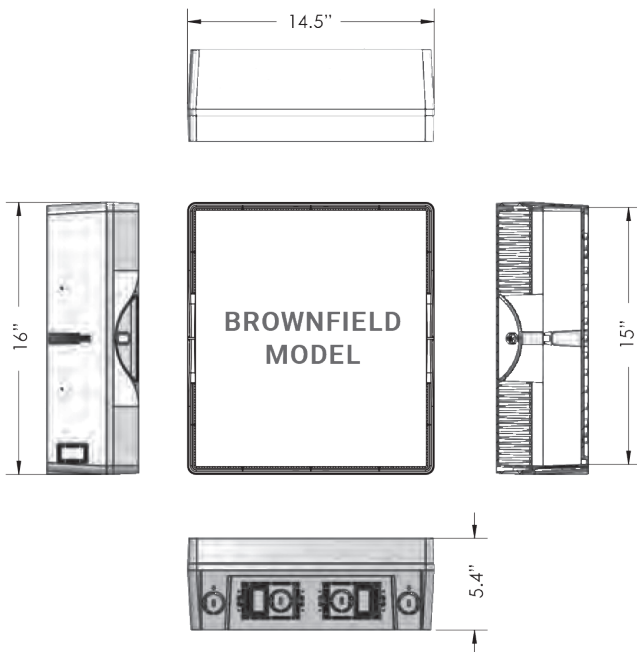

### Dimensions

Inside: H 15"/W 14.3"/D 4.9"

Outside (Green/Brownfield): H 17.5"/W 16"/D 5.5"

Outside (Brownfield): H 16"/W 14.5"/D 5.4"

### Ordering Information

P/N	Model	Description
125-1567	PR1500-B	PR1500 Brownfield (base w/o mounting tabs, lid w/o frame)
125-1568	PR1500-A	PR1500 Greenfield/Brownfield (base w/in-wall mounting tabs, lid w/frame)
125-1570	KLK15	PR1500 Key Lock Kit (2)
125-1641	HLK15	PR1500 Hex Lock Kit (2)
125-1295	FKA	Fiber Keystone Adapter

### Technical Drawings

#### Dimensions

All dimensions are external unless indicated otherwise.

Size may vary depending upon model.

Knockouts for single-gang electrical outlet in-box stud mounting.