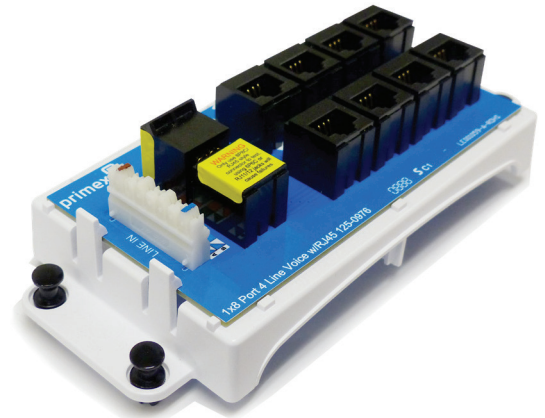

8-Port 4-Line Voice Module w/RJ45

The Primex 1x8 Port 4 Line Voice Module w/RJ45 offers telephone termination points and an integrated RJ45 jack for security system line seizure. An additional test/output jack is provided.

Designed to fit in Primex Media Panels for structured wiring, the modules extend the networking functionality of the connected home in SFU and MDU applications.

Features & Benefits

- Four line voice single punchdown input with eight RJ45 jacks provide quick and easy voice distribution for pre-connectorized cable
- Easily and securely installed with four push pins
- Simplified plug and play connectivity supports applications with transferrable connections
- Fits Primex Media Panels for structured wiring (PR1500, P2100, P3000, P4200)
- Arched mounting bracket allows for cable run access
- Ideal for hospitality, health care and retirement communities where room changes are frequent
- UL/cUL Listed

Dimensions

SIZE: 6.5"L x 3"W x 1.75"H

Ordering Information

P/N	Model	Description
125-0976	VMT8	1x8 Port 4 Line Voice Module w/ RJ45