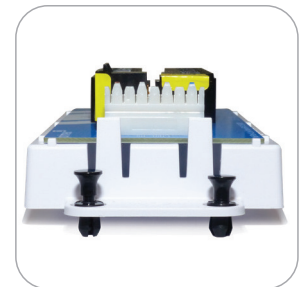

8-Port 4-Line Voice Module w/RJ45

The Primex 1x8 Port 4 Line Voice Module w/RJ45 offers telephone termination points and an integrated RJ45 jack for security system line seizure. An additional test/output jack is provided.

Designed to fit in Primex Media Panels for structured wiring, the modules extend the networking functionality of the connected home in SFU and MDU applications.

Features & Benefits

- Four line voice single punchdown input with eight RJ45 jacks provide quick and easy voice distribution for pre-connectorized cable
- Easily and securely installed with four push pins
- Simplified plug and play connectivity supports applications with transferrable connections
- Fits Primex Media Panels for structured wiring (PR1500, P2100, P3000, P4200)
- Arched mounting bracket allows for cable run access
- Ideal for hospitality, health care and retirement communities where room changes are frequent
- UL/cUL Listed

Dimensions

SIZE: 6.5"L x 3"W x 1.75"H

Ordering Information

P/N	Model	Description
125-0976	VMT8	1x8 Port 4 Line Voice Module w/ RJ45