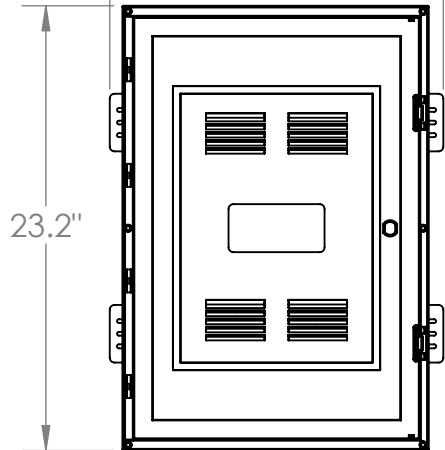

17.4"
16.0"

5.7"

3.5"

14"

14.4"

primex Primex Manufacturing Ltd.
20160 92A Ave.
Langley B.C. V1M 3A4

P2100KND

STOCK CODE
125-1741

REV. **0**

SCALE 1:10

SIZE **A**

SHEET 1/1