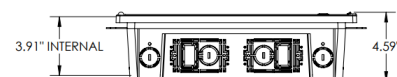

in @Primex_Telecom
(877) 881-7875
www.primex.com