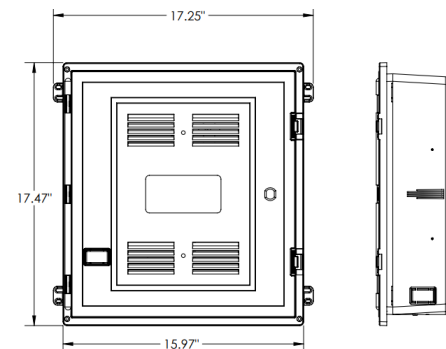

Narrow lid lowers profile 1 inch

in @Primex_Telecom
(877) 881-7875
www.primex.com