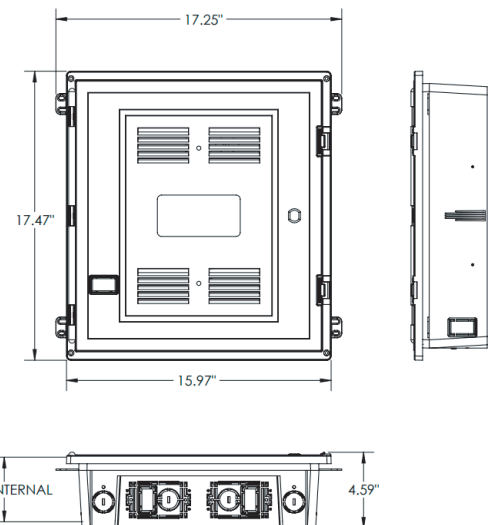

Features & Benefits

- Hinged lid is 1" lower than standard lid and affixed with four screws for a low-profile finish and clean installation
- Standardized mounting hole pattern supports Primex Rail, Shelf, and Universal Mounting Systems for components
- Multiple entry/exit knockouts on top and bottom support microduct and robust cable runs
- Knockout for swappable keystone adapter allows front cable connection
- Lightweight design allows for easy transport and installation
- Optional key or hex locks available for enhanced security
- ETL Certified to UL2416 Standards

Dimensions

Inside: H 15.4"/W 13.9"/D 3.9"

Outside: H 17.5"/W 16"/D 4.6"

Ordering Information

P/N	Model	Description
125-1829	PR1500KN	15" Media Panel Base & Narrow Hinged Lid
125-1814	PR1500NLF-B4	15" Narrow Hinged Lid (4/box)
125-1809	PR1500B-B4	15" Media Panel Base (4/box)
125-1152	RKA	Retrofit Keystone Adapter (10/bag)
125-1841	PR1500SLKL	PR1500N Key Lock (1pc)
125-1774	KLK1500	PR1500N Hex Lock (1pc)

Narrow lid lowers profile
1 inch

* Enclosures should not be mounted in a fire-rated wall.