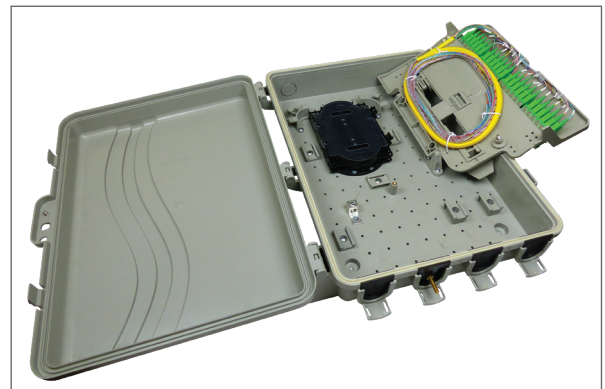

PRIMEX

Product Specifications

P1500SS w/Service Divider

P1500SSFSC-THG24SASD / TOG24SASD

1. SUMMARY

The Primex Wave P1500SSFSC with Service Divider is a large, 24 fiber, splice and connect enclosure that cleanly and easily separates the splice tray and cross-connect adapters for multi-tiered installations.

The design incorporates Primex fiber splice trays, fan out kit and a unique adjustable fiber management system for efficient and compact installation. Access is restricted to the splice compartment via a Torx™ screw and it includes snap and hex or override locks for secure access.

2. DIMENSIONS

Inside: H 14.0"/W 10.1"/D 3.3"

Outside: H 17.0"/W 13.0"/D 4.1"

3. FEATURES & BENEFITS

- Compact, low profile design provides simple fiber splice and connect point for 24 fiber MDU applications.
- Integrated ratchet cable spool allows for quick and easy slack storage release of outgoing cables without disconnection.
- Pre-connectorized with single mode G.652.D fiber to splice with incoming fiber.
- Equipped with Primex 12 (2) fiber trays and fan out kits for compact, efficient splicing.
- Low profile 90° cable clips and ties for efficient cable management.
- Quick release splice mount allows for rapid removal and installation of splice tray.
- High quality UV-protected PVC made in North America for long-lasting fiber protection in demanding weather conditions.
- External wall mounting tabs that eliminate the need to drill through the box, allowing for quick and easy deployment.

4. APPLICATIONS

- FTTH for multi dwelling units (MDU)

Ratcheting cable spool

Low profile 90 degree cable clips

125-1767 Hex Lock

125-1807 Override Lock

FOR MORE INFORMATION CONTACT:

1.604.881.7875 1.604.881.7835