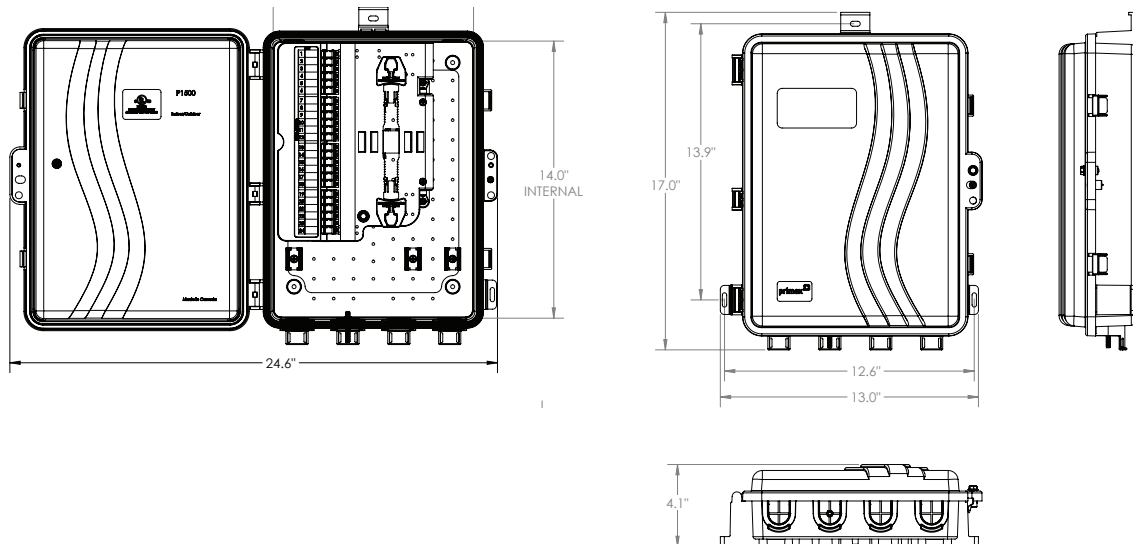

PRIMEX

Product Specifications

P1500SS w/Service Divider

P1500SSFSC-THG24SASD / TOG24SASD

1. SUMMARY

The Primex Wave P1500SSFSC with Service Divider is a large, 24 fiber, splice and connect enclosure that cleanly and easily separates the splice tray and cross-connect adapters for multi-tiered installations.

2. DIMENSIONS

Inside: H 14.0"/W 10.1"/D 3.3"

Outside: H 17.0"/W 13.0"/D 4.1"

3. FEATURES & BENEFITS

- Compact, low profile design provides simple fiber splice and connect point for 24 fiber MDU applications.
- Integrated ratchet cable spool allows for quick and easy slack storage release of outgoing cables without disconnection.
- Pre-connectorized with single mode G.652.D fiber to splice with incoming fiber.
- Equipped with Primex 12 (2) fiber trays and fan out kits for compact, efficient splicing.
- Low profile 90° cable clips and ties for efficient cable management.
- Quick release splice mount allows for rapid removal and installation of splice tray.
- High quality UV-protected PVC made in North America for long-lasting fiber protection in demanding weather conditions.
- External wall mounting tabs that eliminate the need to drill through the box, allowing for quick and easy deployment.

www.primex.com    

primex  Fit everything. Together.

5. CONFIGURATIONS

MODELS		
PART NUMBER	PART NAME	DESCRIPTION
125-1767	P1500SSFSC-THG24SASD	P1500SS, w/ Service Divider, hex bolt, 2x 12 fiber splice tray, 24 SC/APC adapters, 24 fiber fan out kit
125-1807	P1500SSFSC-TOG24SASD	P1500SS, w/ Service Divider, override lock, 2x 12 fiber splice tray, 24 SC/APC adapters, 24 fiber fan out kit

6. TECHNICAL DRAWINGS

DIMENSIONS

All dimensions are external unless indicated otherwise.

Size may vary depending upon model.

FOR MORE INFORMATION CONTACT:

1.604.881.7875 1.604.881.7835

www.primex.com