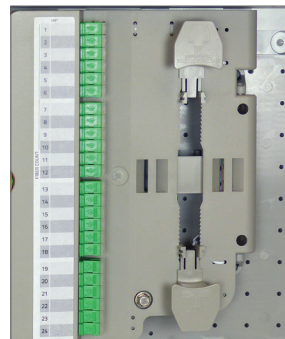

The design incorporates Primex fiber splice trays, fan out kit and a unique adjustable fiber management system for efficient and compact installation. Access is restricted to the splice compartment via a Torx™ screw and it includes snap and hex or override locks for secure access.

2. DIMENSIONS

Inside: H 14.0"/W 10.1"/D 3.3"

Outside: H 17.0"/W 13.0"/D 4.1"

3. FEATURES & BENEFITS

- Compact, low profile design provides simple fiber splice and connect point for 24 fiber MDU applications.
- Integrated ratchet cable spool allows for quick and easy slack storage release of outgoing cables without disconnection.
- Pre-connectorized with single mode G.652.D fiber to splice with incoming fiber.
- Equipped with Primex 12 (2) fiber trays and fan out kits for compact, efficient splicing.
- Low profile 90° cable clips and ties for efficient cable management.
- Quick release splice mount allows for rapid removal and installation of splice tray.
- High quality UV-protected PVC made in North America for long-lasting fiber protection in demanding weather conditions.
- External wall mounting tabs that eliminate the need to drill through the box, allowing for quick and easy deployment.

4. APPLICATIONS

- FTTH for multi dwelling units (MDU)

Ratcheting cable spool