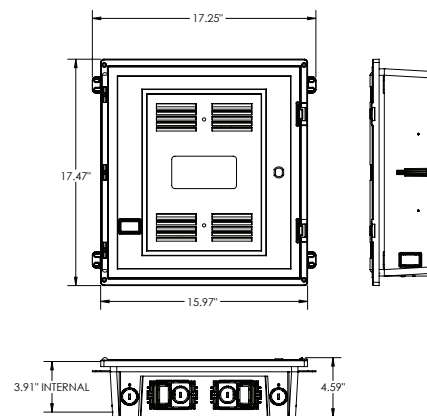

Its flexible design and selection of mounting systems provide a convenient, secure, enclosure for installing and distributing broadband and smart home services within residential premises.

The low-profile Narrow model lowers the lid depth by 1" (from the standard lid) and utilizes a hinge for a simple, clean installation. The lid also features a keystone adapter slot for optional front-facing connectivity.

2. DIMENSIONS

Inside: H 15.4"/W 13.9"/D 3.9"; Outside: H 17.5"/W 16"/D 4.6"

3. FEATURES & BENEFITS

- WiFi transparent, engineered plastic delivers up to 15x more WiFi pass-through than metal alternatives.
- Hinged lid is 1" lower than standard lid and affixed with four screws for a low-profile finish and clean installation.
- Standardized mounting hole pattern supports Primex Rail, Shelf, and Universal Mounting Systems for components.
- Multiple entry/exit knockouts on top and bottom support microduct and robust cable runs.
- Knockout for swappable keystone adapter allows front cable connection.
- Lightweight design allows for easy transport and installation.
- Optional key or hex locks available for enhanced security.
- UL-compliant and fire-retardancy tested for heightened safety and durability.

*Enclosure should not be mounted in a fire-rated wall.

4. CONFIGURATIONS

Part #	Part Name	Description
125-1829	PR1500KN	15" Media Panel Base & Narrow Hinged Lid
125-1814	PR1500NLF-B4	15" Narrow Hinged Lid (4/box)
125-1809	PR1500BASE-B4	15" Media Panel Base (4/box)
125-1152	RKA	Retrofit Keystone Adapter (10/bag)
125-1841	KLK1500	PR1500N Key Lock (1pc)
125-1774	HLK1500	PR1500N Hex Lock (1pc)

Optional keystone adapter (RKA)

Optional Hex and Key Locks

Narrow lid lowers profile 1"

FOR MORE INFORMATION CONTACT:

1.604.881.7875 1.604.881.7835

www.primex.com

primex Fit everything. Together.