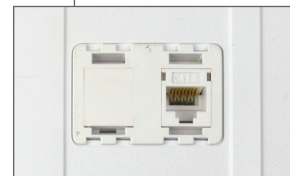

PRIMEX

Product Specifications

SOHO^{pro}™ PR1500N

Low-Profile WiFi Transparent Media Panel

1. SUMMARY

The Primex SOHO Pro™ PR1500N (narrow) WiFi transparent media panel forms the centerpiece of the connected home. It provides a centralized distribution point for the components and services that make today's homes smart.

Its flexible design and selection of mounting systems provide a convenient, secure, enclosure for installing and distributing broadband and smart home services within residential premises.

The low-profile Narrow model lowers the lid depth by 1" (from the standard lid) and utilizes a hinge for a simple, clean installation. The lid also features a keystone adapter slot for optional front-facing connectivity.

2. DIMENSIONS

Inside: H 15.4"/W 13.9"/D 3.9"; Outside: H 17.5"/W 16"/D 4.6"

3. FEATURES & BENEFITS

- WiFi transparent, engineered plastic delivers up to 15x more WiFi pass-through than metal alternatives.
- Hinged lid is 1" lower than standard lid and affixed with four screws for a low-profile finish and clean installation.
- Standardized mounting hole pattern supports Primex Rail, Shelf, and Universal Mounting Systems for components.
- Multiple entry/exit knockouts on top and bottom support microduct and robust cable runs.
- Knockout for swappable keystone adapter allows front cable connection.
- Lightweight design allows for easy transport and installation.
- Optional key or hex locks available for enhanced security.
- UL-compliant and fire-retardancy tested for heightened safety and durability.

*Enclosure should not be mounted in a fire-rated wall.

4. CONFIGURATIONS

Part #	Part Name	Description
125-1829	PR1500KN	15" Media Panel Base & Narrow Hinged Lid
125-1814	PR1500NLF-B4	15" Narrow Hinged Lid (4/box)
125-1809	PR1500BASE-B4	15" Media Panel Base (4/box)
125-1152	RKA	Retrofit Keystone Adapter (10/bag)
125-1841	KLK1500	PR1500N Key Lock (1pc)
125-1774	HLK1500	PR1500N Hex Lock (1pc)