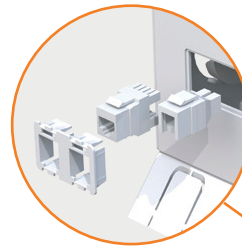

Dimensions

Size: Fits all Primex Keystone Jacks