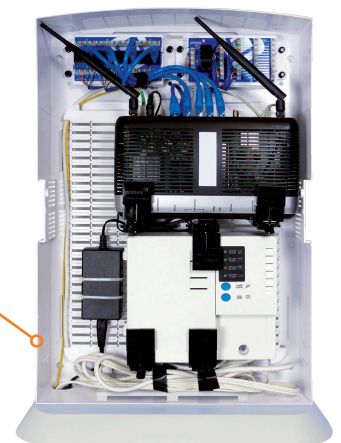

Dimensions

Size: Fits all Primex Keystone Jacks