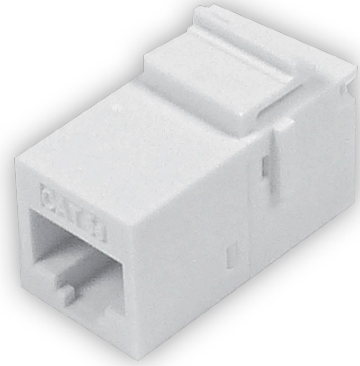

## Female to Female Jack Connectors

The SOHO Pro Coupler Keystone Jacks for Cat6, Cat5e, and RG12 connections can be used standalone, in a faceplate, or within Primex brownfield SOHO Pro Media Panels for simple, scalable plug-and-play connectivity.

These UL-Listed female-to-female keystones offer feedthrough patching, reducing installation time. They provide reliable and quick plug-and-play connectivity when used with the Primex Keystone Plate inside PR10, PR1500, and PR2300 media panels.

### Features & Benefits

- Female-to-female coupler for quick and easy cable installation
- Available in Cat6, Cat5e, and RG12 configurations
- Reduces SOHO Pro Media Panel (PR10, PR1500, PR2300) installation time by fast patching of components when used with Keystone Adapter plate (125-1152)
- UL/cUL listed

### Technical Specifications

Material:	High-impact fire-retardant plastic UL94 V-0
Construction:	Spring wire: phosphor bronze alloy plated with 50 micro-inch of gold over 100 microinches of nickel
Term. Front Connection Durability:	+750 cycles
Envir. operating temp range:	-10°C to +60°C
PoE Performance:	IEEE 802.3bt Type 4 PoE (90-watt) applications 10GBase-T
UL/cUL Listed	Yes