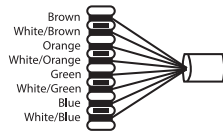

568B

primex

www.primex.com