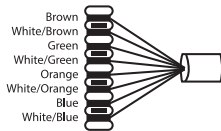

8-Port Cat6 Data/Voice 125-1035

Supports up to 8 data outlets and it designed with front 110 punch down termination. Meets Cat6 performance.

NOTE: Use single wire 110 punch down tool only.

1:	5: .....
2:	6: .....
3:	7: .....
4:	8: .....

568A