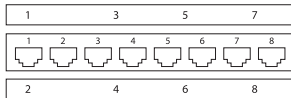

568B

primex

www.primex.com