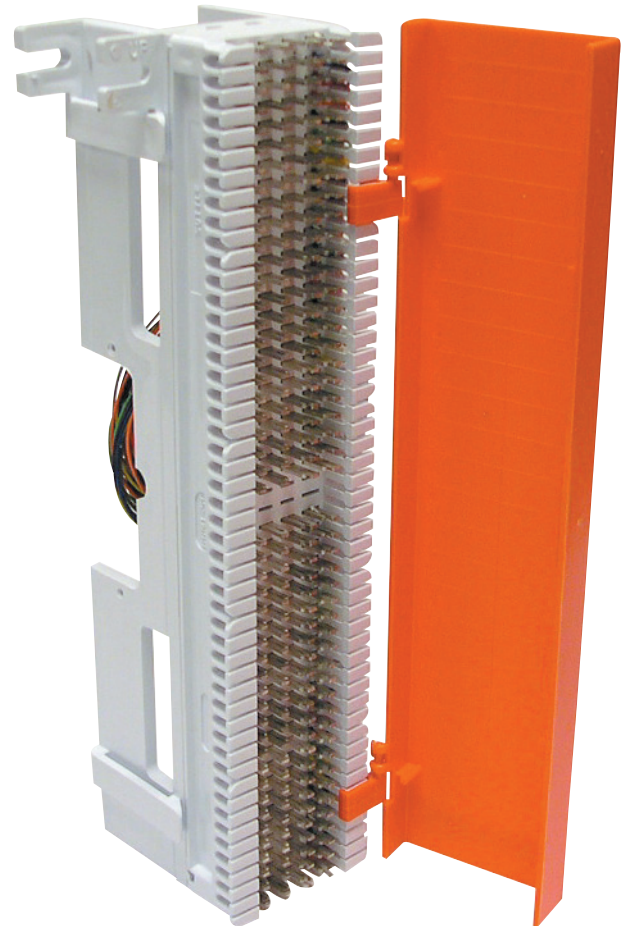

1. SUMMARY

The Primex Connectorized Network Interface provides clear demarcation between the telephone company and customer-owned equipment.

It is ideal for most installations, this 66 terminal block consists of an RJ21X female connector pre-wired to the right side on the unit.

2. DIMENSIONS

SIZE: Standard

3. FEATURES & BENEFITS

- Attached hinged cover.
- Fulfills FCC requirement for a registered interface for connection of customer terminal equipment to the network.

4. CONFIGURATIONS

Part #	Part Name	Description
135-0001	AJK-700A-66-B1-25A	Connectorized Network Interface with cover, RJ21X
135-0008	AJK-700A-COVER	Connectorized Network Interface Cover

FOR MORE INFORMATION CONTACT:

1.604.881.7875 1.604.881.7835