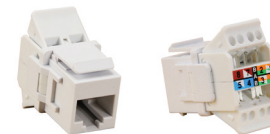

STAR6000C6T