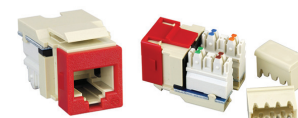

STAR600V6-RCB

FOR MORE INFORMATION CONTACT:

1.604.881.7875 1.604.881.7835

www.primex.com [f](#) [t](#) [in](#) [c](#) [y](#)

primex **Fit everything. Together.**