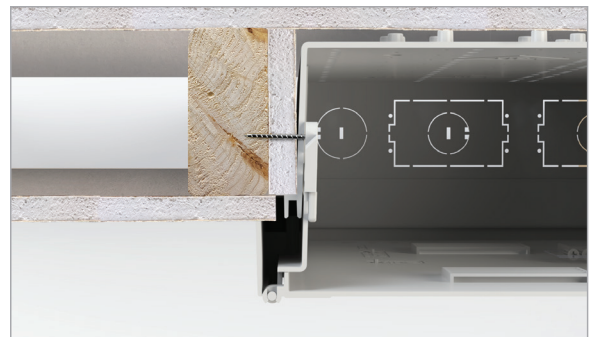

### 1. SUMMARY

The Primex Side Mounting Clip (SMC) allows for Media Panels to be installed into the stud via the sidewall of the enclosure.

This installation accessory works with all Narrow/Deep models of Primex Media Panels (P2100ND, P3000ND, P4200ND, PR1500N).

Additionally, it supports mounting tape for cable management within the Media Panel.

### 3. FEATURES & BENEFITS

- Side Mount Clips (SMC) available for side mount installation in non-standard stud spacing.
- Fits all Primex Narrow/Deep models for ease of installation.
- Ideal for building codes requiring drywall inside stud base.
- 4 clips required for installation in P2100ND, P3000ND, PR1500N; 6-8 clips for P4200ND.
- Additional clips can be added to Narrow/Deep Media Panels for cable management when used with mounting tape.
- Comes in box of 40 for on-site bulk installation.
- Includes mounting screws.
- UL-listed for heightened safety and durability.

### 4. CONFIGURATIONS

Part #	Part Name	Description
125-1777	SMC	Side Mounting Clips (40pc)
125-0779	UMT10	33' (10m) roll of mounting tape
125-1274	UMT3	10' (3m) roll of mounting tape

Side mounting in non-standard stud spacing ensures a secure installation.