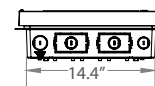

### 2. DIMENSIONS

Inside: H 30"/W 14"/D 5"; Outside: H 31.9"/W 16"/D 5.7"

Standard Frame

Narrow/Deep Frame

125-1073 Key Lock  
125-1678 Hex Lock

Shelf Mounting System (SMS)

Installed SMC for affixing sidewall to stud.

SMC fits mounting tape for cable management.

FOR MORE INFORMATION CONTACT: