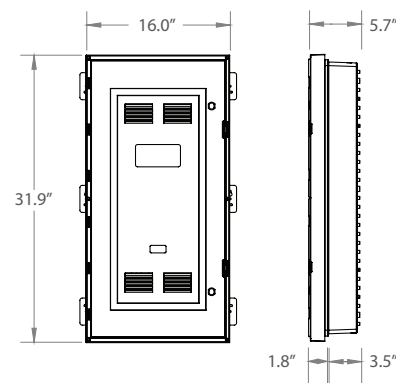

### 2. DIMENSIONS

Inside: H 30"/W 14"/D 5"; Outside: H 31.9"/W 16"/D 5.7"

Standard Frame

Narrow/Deep Frame

125-1073 Key Lock  
125-1678 Hex Lock

Shelf Mounting System (SMS)

Installed SMC for affixing sidewall to stud.

SMC fits mounting tape for cable management.

FOR MORE INFORMATION CONTACT: