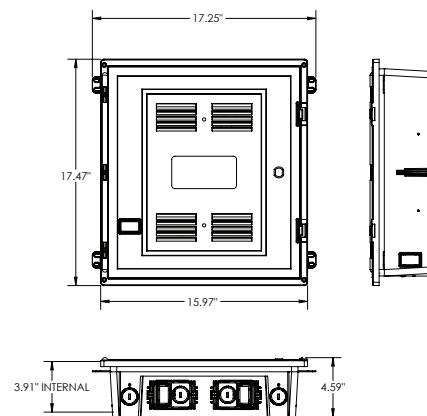

### 2. DIMENSIONS

Inside: H 15.4"/W 13.9"/D 3.9"; Outside: H 17.5"/W 16"/D 4.6"

### 3. FEATURES & BENEFITS

- WiFi transparent, engineered plastic delivers up to 15x more WiFi pass-through than metal alternatives.
- Hinged lid is 1" lower than standard lid and affixed with four screws for a low-profile finish and clean installation.
- Standardized mounting hole pattern supports Primex Rail, Shelf, and Universal Mounting Systems for components.
- Multiple entry/exit knockouts on top and bottom support microduct and robust cable runs.
- Knockout for swappable keystone adapter allows front cable connection.
- Lightweight design allows for easy transport and installation.
- Optional key or hex locks available for enhanced security.
- UL-compliant and fire-retardancy tested for heightened safety and durability.

### 4. CONFIGURATIONS

Part #	Part Name	Description
125-1829	PR1500KN	15" Enclosure Base & Narrow Hinged Lid
125-1814	PR1500NLF-B4	15" Narrow Hinged Lid (4/box)
125-1809	PR1500BASE-B4	15" Enclosure Base (4/box)
125-1152	RKA	Retrofit Keystone Adapter (10/bag)
125-1841	KLK1500	PR1500N MDE Key Lock (1pc)
125-1774	HLK1500	PR1500N MDE Hex Lock (1pc)

Optional keystone adapter (RKA)

Optional Hex and Key Locks

Narrow lid lowers profile 1"

FOR MORE INFORMATION CONTACT:

1.604.881.7875 1.604.881.7835

[www.primex.com](http://www.primex.com)

**primex** Fit everything. Together.