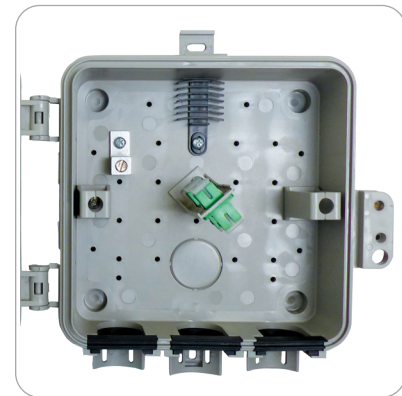

## P350 Two Fiber FTTH Enclosure

The Wave Fiber P350FSC-THG2SA is a compact, double-fiber outside plant enclosure ideal for single family FTTH applications.

This fiber splice and connect (FSC) FTTH solution includes a splice clip, cable management clips, two SC-APC adapters, and a ground block for effective, efficient cable management

### FEATURES & BENEFITS

Compact, versatile FTTH enclosure ideal for test and transition points for single family units.

Available with cable management as a splice and connect enclosure (FSC) with two SC/APC adapters and a splice clip.

Lid-mounted gasket, snap lock and hex bolt provide secure service provider access 24/7.

Three robust half-inch ports with rubber grommets and lid gasket for protected fiber entry and exit.

UL-Listed High quality UV-protected PVC made in North America for long-lasting fiber protection.

### DIMENSIONS

Inside: H 6.2"/W 6.2"/D 2.4" / Outside: H 8.9"/W 8.7"/D 3"