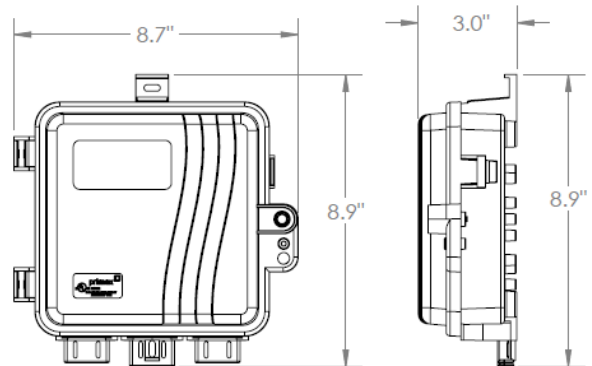

ORDERING INFORMATION

125-1898	P350, PVC, 2x SC/APC, fiber clip, grnd blk, w/hex bolt, gasket

in @Primex_Telecom
(877) 881-7875
www.primex.com