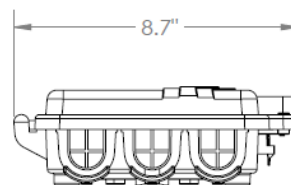

ORDERING INFORMATION

125-1898	P350, PVC, 2x SC/APC, fiber clip, grnd blk, w/hex bolt, gasket

in @Primex_Telecom
(877) 881-7875
www.primex.com