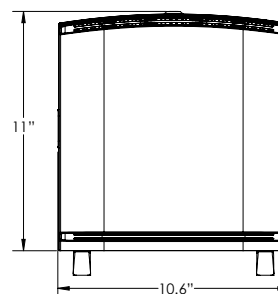

DIMENSIONS

- Inside: H 9.9"/W 10.2"/D 6"
- Outside: H 10.8"/W 10.6"/D 6.6"
- Outside (w/feet): H 12.1"/W 10.6"/D 6.6"

ORDERING INFORMATION

125-1965	PR10K	PR10 Brownfield Media Panel w/mounting clips, feet
125-2073	PR10K-L	PR10 Brownfield Media Panel w/mounting clips, feet & hex lock
125-1152	RKA	Keystone adapter (10/bag)