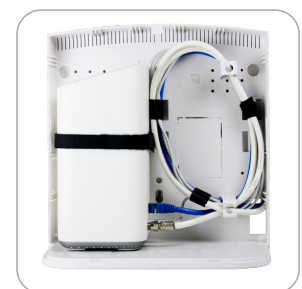

SOHO Pro™

PR10 Brownfield Media Panel

The SOHO Pro™ PR10 Brownfield media panel provides a compact, lockable, and aesthetically clean retrofit mounting solution for today's Gigabit service provider gateways.

This versatile enclosure securely holds major gateway brands via the included mounting tape, and neatly contains cable with adjustable clips and knockout access ports.

Mountable either directly on-wall, or free-standing with the optional feet, this enclosure features an efficient, passive heat dissipation design, and plug and play keystone knockouts for fast and clean installations.

APPLICATIONS

- Single and multi family units
- Small businesses

FEATURES & BENEFITS

- Compact enclosure that securely and discretely holds new generation Gigabit gateways.
- Efficient and easy to use design allows for complete installation in minutes.
- Free-standing or wall-mountable (mounts over electrical wall plates) for versatile residential installation.
- Robust cable management clips and knockouts provide clean installation and finish.
- Hex lock model (125-1956) available for increased tamper-protection by end-user.
- UL-compliant and fire-retardant plastic tested for heightened safety and durability.