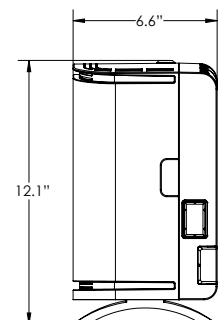

DIMENSIONS

- Inside: H 9.9"/W 10.2"/D 6"
- Outside: H 10.8"/W 10.6"/D 6.6"
- Outside (w/feet): H 12.1"/W 10.6"/D 6.6"

ORDERING INFORMATION

125-1965	PR10K	PR10 Brownfield Media Panel w/mounting clips, feet
125-2073	PR10K-L	PR10 Brownfield Media Panel w/mounting clips, feet & hex lock
125-1152	RKA	Keystone adapter (10/bag)