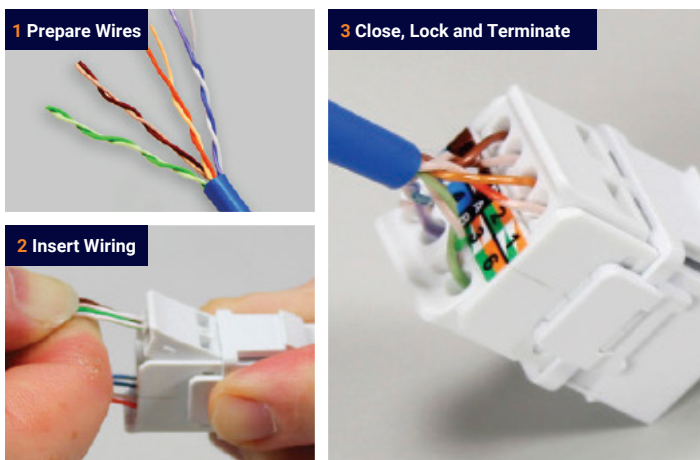

Tool-less CAT6A Keystone and SpeedStar™ Jacks

SOHO Pro tool-less Cat6A data jacks provide performance that exceeds TIA/EIA-568-C.2 channel/link and component standards.

These jacks provide ultra high-speed connections for residential and mixed use applications.

The unique tool-less installation design provides consistent, reliable, and easy wire termination. IDC with tool-less toggle connections aid in maintaining maximum Category 6A performance, providing a tight connection and improved cable retention.

Works with standard keystone and SpeedStar™ wall plates.

Features & Benefits

- Unique housing design allows mounting in both standard keystone and SpeedStar wall plates
- Tool-less toggle eliminates individual wire punch-down and provides consistent IDC termination
- Unique “dual-toggle” design helps preserve wire twist during assembly
- 568A/B color-coded label for easy wire identification
- 1 Gigabit performance without punchdown termination
- Jack installs easily from rear of wall plate or in SOHO Pro 24-Port Blank Patch Panel
- Complies with TIA 1096 (formerly Part 68 of FCC Rules)
- Flame retardant (UL 94V-0)
- Optional assorted SpeedStar color-coded bezels
- Listed to UL1863 Communications Circuit Assembly
- No extra parts or trimming required for wire termination

Installation

Technical Specifications

Material	High-impact fire-retardant plastic UL94 V-0
Construction:	Spring wire is phosphor bronze alloy plated with 50 micro-inch of gold over 100 micro-inches of nickel
Standards	ANSI/TIA-568-C.2 ISO/IEC 11801 2nd edition EN50173: 2007 IEC 60603-7-51
Term Front Connection Durability	+750 cycles
Envir. Operating Temp Range	-10°C to +60°C
PoE Performance	IEEE 802.3bt Type 4 PoE (90-watt) applications 10GBase-T
Label	T568A/T568B wiring label
UL/cUL Listed	Yes

Dimensions

Fits both standard and SpeedStar wall plates

Ordering Information

P/N	Model	Description
135-0358	STAR6000C6AT0	Tool-less Cat6A 180° Jack (w/o bezels)
135-0357	STAR6000C6AT3	Tool-less Cat6 180° RJ45 (w/3 bezels: Blue, White, Green)