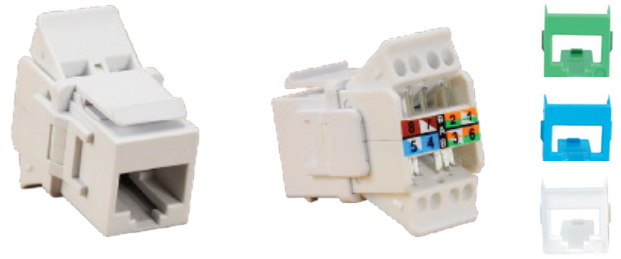

Tool-less CAT6A Keystone and SpeedStar™ Jacks

SOHO Pro tool-less Cat6A data jacks provide performance that exceeds TIA/EIA-568-C.2 channel/link and component standards.

These jacks provide ultra high-speed connections for residential and mixed use applications.

The unique tool-less installation design provides consistent, reliable, and easy wire termination. IDC with tool-less toggle connections aid in maintaining maximum Category 6A performance, providing a tight connection and improved cable retention.

Works with standard keystone and SpeedStar™ wall plates.

Features & Benefits

- Unique housing design allows mounting in both standard keystone and SpeedStar wall plates
- Tool-less toggle eliminates individual wire punch-down and provides consistent IDC termination
- Unique “dual-toggle” design helps preserve wire twist during assembly
- 568A/B color-coded label for easy wire identification
- 1 Gigabit performance without punchdown termination
- Jack installs easily from rear of wall plate or in SOHO Pro 24-Port Blank Patch Panel
- Complies with TIA 1096 (formerly Part 68 of FCC Rules)
- Flame retardant (UL 94V-0)
- Optional assorted SpeedStar color-coded bezels
- Listed to UL1863 Communications Circuit Assembly
- No extra parts or trimming required for wire termination

Installation

Technical Specifications

Material	High-impact fire-retardant plastic UL94 V-0
Construction:	Spring wire is phosphor bronze alloy plated with 50 micro-inch of gold over 100 micro-inches of nickel
Standards	ANSI/TIA-568-C.2 ISO/IEC 11801 2nd edition EN50173: 2007 IEC 60603-7-51
Term Front Connection Durability	+750 cycles
Envir. Operating Temp Range	-10°C to +60°C
PoE Performance	IEEE 802.3bt Type 4 PoE (90-watt) applications 10GBase-T
Label	T568A/T568B wiring label
UL/cUL Listed	Yes

Dimensions

Fits both standard and SpeedStar wall plates

Ordering Information

P/N	Model	Description
135-0358	STAR6000C6AT0	Tool-less Cat6A 180° Jack (w/o bezels)
135-0357	STAR6000C6AT3	Tool-less Cat6 180° RJ45 (w/3 bezels: Blue, White, Green)