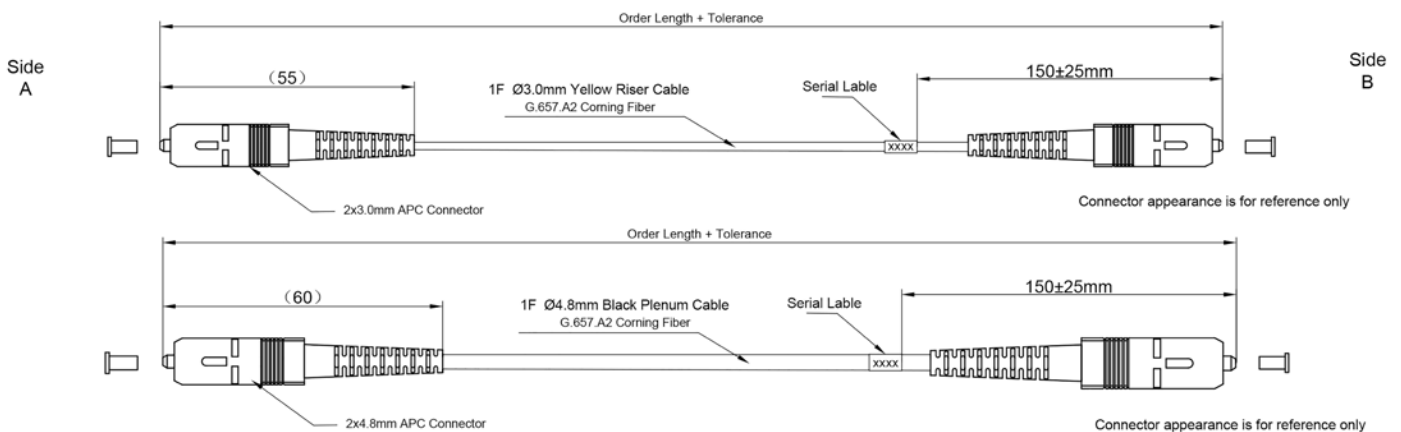

AVAILABLE LENGTHS

	Cable Length (Meters)										
	1	3	5	7	10	15	23	30	45	60	90
3.0mm Cable	✓	✓	✓		✓	✓		✓		✓	✓
4.8mm Cable				✓		✓	✓	✓	✓	✓	✓

Table 1

Test per IEC 61300-3-4 Insertion Method B reference plug	
Type	SM APC
Wavelength	1310/1550nm
IL	≤0.2dB
RL	≥65dB

ORDERING INFORMATION

SKU Builder

FJ - 30 - 15m - 11

1 2 3 4

1 Descriptor

FJ	= Fiber Jumper
FP	= Fiber Pigtail

2 Cable Diameter

30	= 3.0mm
48	= 4.8mm

3 Cable Length

01m	= 1 meter
03m	= 3 meters
05m	= 5 meters
07m	= 7 meters
10m	= 10 meters
15m	= 15 meters
23m	= 23 meters
30m	= 30 meters
45m	= 45 meters
60m	= 60 meters
90m	= 90 meters

4 Connector Type