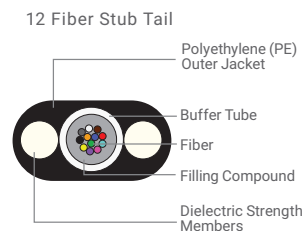

Designed and manufactured in North America.

Snap lock lid with additional 216-tool security bolt provides secure access.

Fiber optic cable and connectors meet or exceed GR20 and GR326 respectively.

DIMENSIONS

Inside: H 10.2"/W 8.7"/D 2.1"

Outside: H 13.9"/W 11.5"/D 3"

Closed Service Separator

Open Service Separator

Round Cable* Construction

Flat Cable* Construction

*Typical cable design

ORDERING INFORMATION

SKU	Model	Fiber Count & Lengths
Flat Cable		
12-Fiber		
125-2075	12CFT-F015	12F Flat CFT 50ft (15m)
125-2076	12CFT-F030	12F Flat CFT 100ft (30m)
125-2077	12CFT-F070	12F Flat CFT 225ft (69m)
125-2078	12CFT-F150	12F Flat CFT 500ft (150m)
125-2079	12CFT-F230	12F Flat CFT 750ft (229m)
125-2080	12CFT-F300	12F Flat CFT 1000ft (300m)
24-Fiber		
125-2081	24CFT-F015	24F Flat CFT 50ft (15m)
125-2082	24CFT-F030	24F Flat CFT 100ft (30m)
125-2083	24CFT-F070	24F Flat CFT 225ft (69m)
125-2084	24CFT-F150	24F Flat CFT 500ft (150m)
125-2085	24CFT-F230	24F Flat CFT 750ft (229m)
125-2086	24CFT-F300	24F Flat CFT 1000ft (300m)
Round Cable		
12-Fiber		
125-2087	12CFT-R015	12F Round CFT 50ft (15m)
125-2088	12CFT-R030	12F Round CFT 100ft (30m)
125-2089	12CFT-R070	12F Round CFT 225ft (69m)
125-2090	12CFT-R150	12F Round CFT 500ft (150m)
125-2091	12CFT-R230	12F Round CFT 750ft (229m)
125-2092	12CFT-R300	12F Round CFT 1000ft (300m)
24-Fiber		
125-2093	24CFT-R015	24F Round CFT 50ft (15m)
125-2094	24CFT-R030	24F Round CFT 100ft (30m)
125-2095	24CFT-R070	24F Round CFT 225ft (69m)
125-2096	24CFT-R150	24F Round CFT 500ft (150m)
125-2097	24CFT-R230	24F Round CFT 750ft (229m)
125-2098	24CFT-R300	24F Round CFT 1000ft (300m)